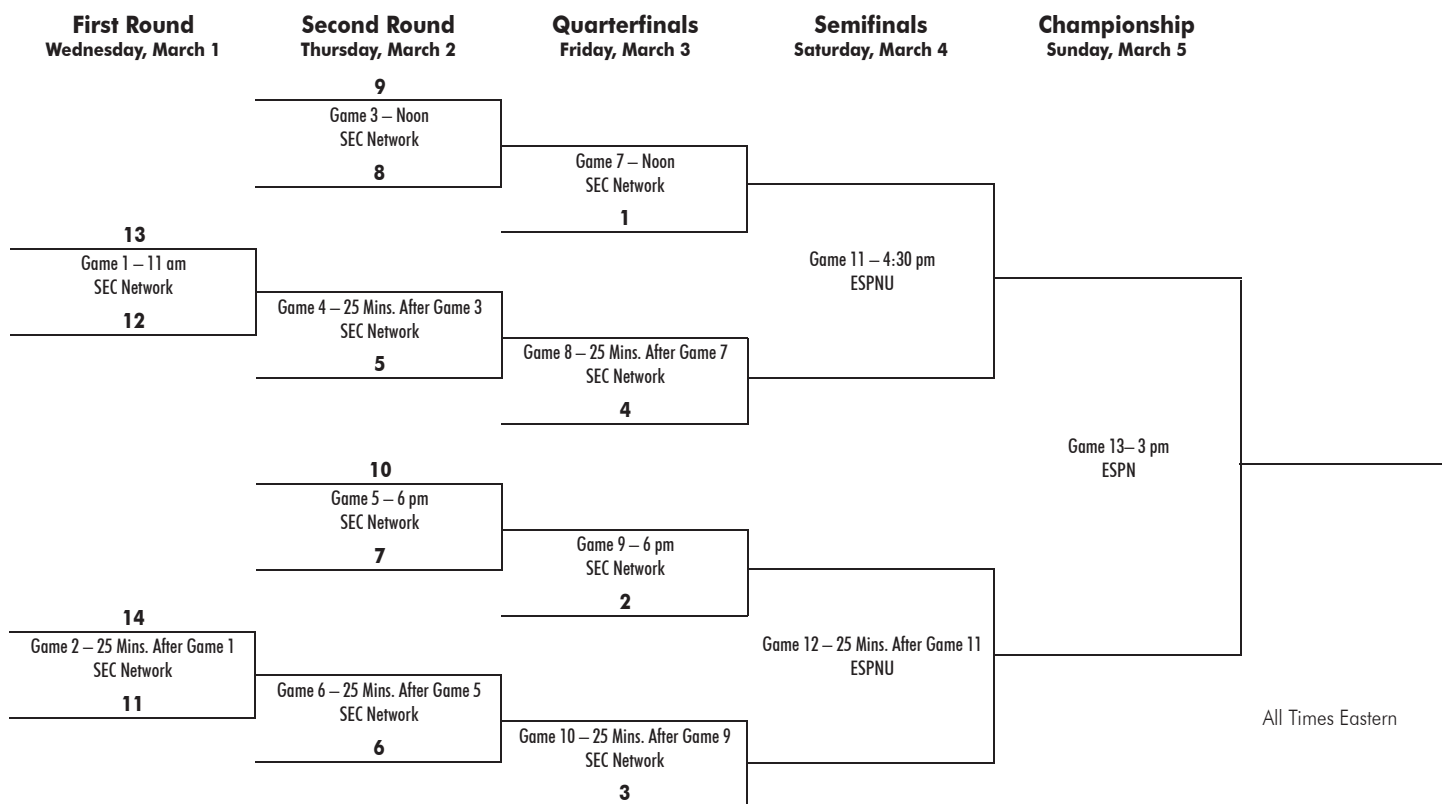

# SEC TOURNAMENT

**2023 SEC BASKETBALL TOURNAMENT • BON SECOURS WELLNESS ARENA • GREENVILLE, S.C.**

Beginning with its inception and through 1986, the tournament was held at campus sites. The tournament was then sent to Albany, Ga., which served as the site for six years from 1987-92. The tournament then moved to Chattanooga, Tenn., where it was held from 1993-2000, with the exception of 1998 when the tournament moved to Columbus, Ga.